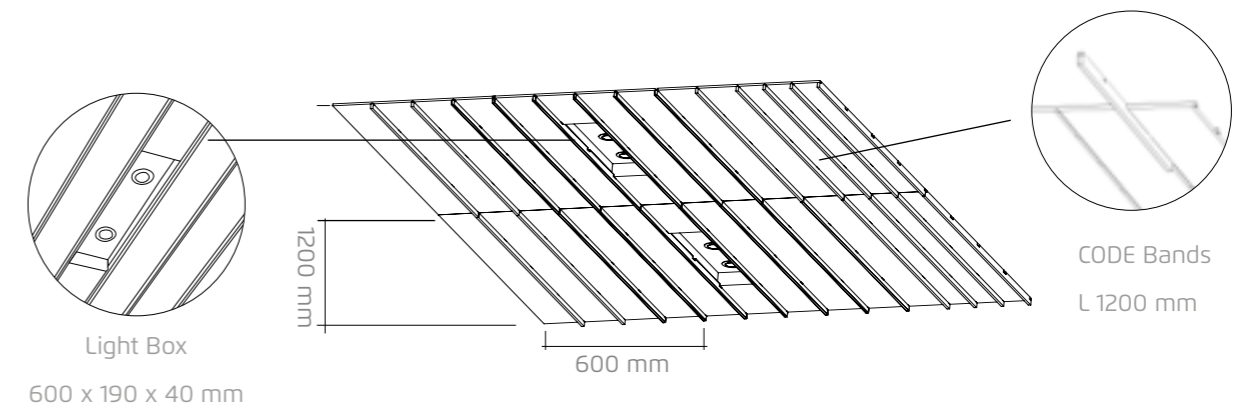

CODE plus

CODE mini

CODE Bands
L 1200 mm