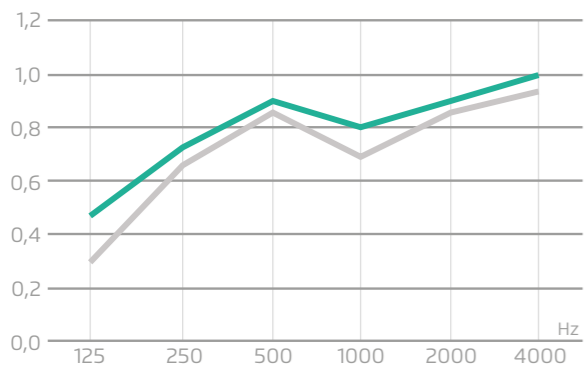

ECOprint

AVAILABLE SIZES

2400 mm x 1200 mm
Customizable

AVAILABLE THICKNESSES

- 9 mm (NRC: 0,78)
- 12 mm (NRC: 0,84)

Customizable printing