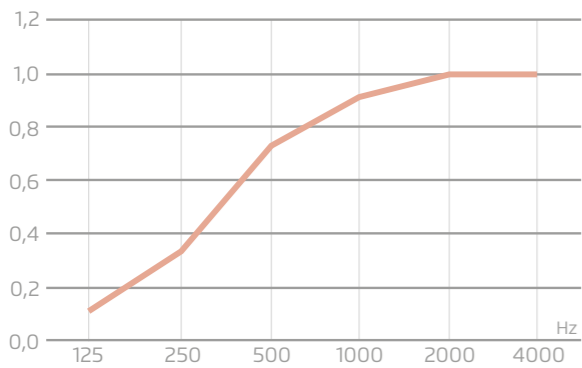

Technical specifications ECO line

Recycled textile fibre
Maximum panel dimension:
2400 x 1200 mm

Density:
9 mm: 1500 g/m²
12 mm: 2400 g./m²

Fire resistance: B, s2, d0
Fireproof
Suitable for use in public areas

AVAILABLE SIZES

- 600 mm x 600 mm
- 800 mm x 800 mm
- 1000 mm x 1000 mm
- 1200 mm x 1200 mm
- Customizable

AVAILABLE THICKNESSES

- 20 mm Slim (NRC: 0,53)
- 40 mm Regular (NRC: 0,75)

rectangle

AVAILABLE SIZES