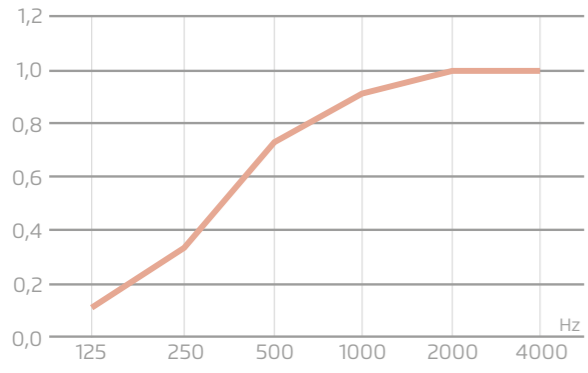

circle pack