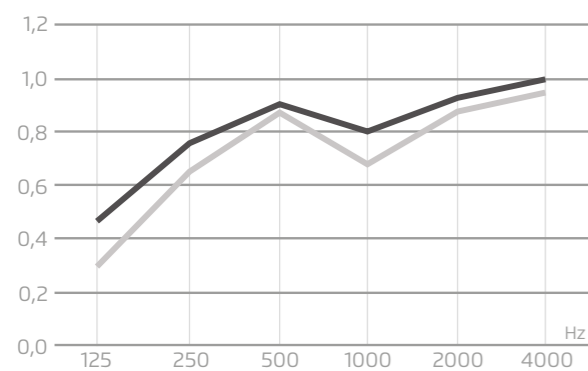

ECOtexture by Welcome Design

AVAILABLE SIZES

2400 mm x 1200 mm
Customizable

AVAILABLE THICKNESSES

- 9 mm (NRC: 0,78)
- 12 mm (NRC: 0,84)

Want to see more options?