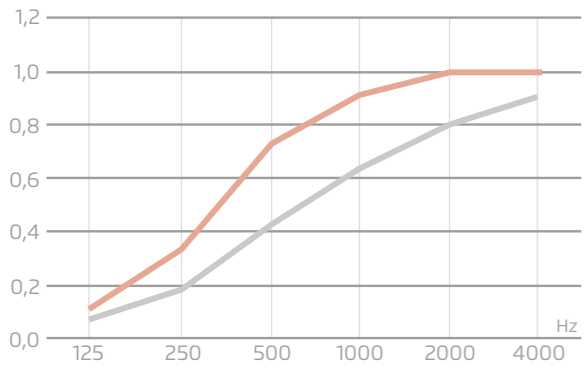

AVAILABLE SIZES

- 600 mm x 600 mm
- 800 mm x 800 mm
- 1000 mm x 1000 mm
- 1200 mm x 1200 mm
- Customizable

AVAILABLE THICKNESSES

- 20 mm Slim (NRC: 0,53)
- 40 mm Regular (NRC: 0,75)