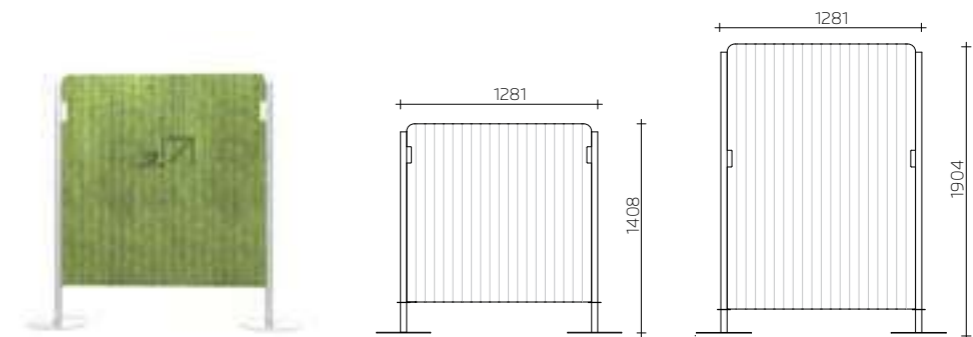

QUIET technical data

A new way to enjoy acoustic comfort and visual intimacy, with the mobility and versatility provided by the new the new panel systems with ECOcero®.

With QUIET parabanes, the reverberation time of a room, commonly known as echo is reduced.

This makes it possible to reduce the noise levels in your interior and to improve acoustic comfort with these movable elements that adapt to the space, creating personalised zones while at the same time providing visual intimacy.

And you may ask yourself, what is reverberation? It is the time that a sound remains audible inside a room. As a general rule, the shorter the reverberation time, the greater the acoustic comfort.

CONFIGURATIONS EXAMPLE