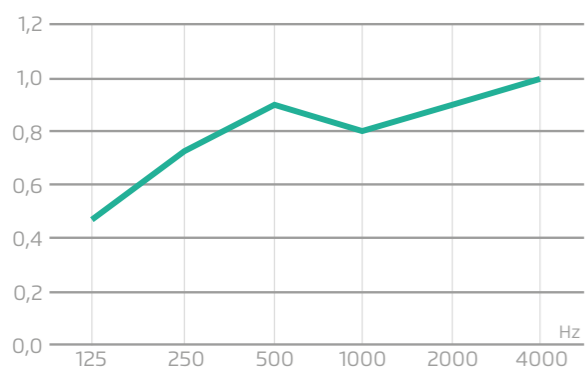

ECOprint

AVAILABLE SIZES

2400 mm x 1200 mm
Customizable

AVAILABLE THICKNESSES

- 9 mm (NRC: 0,78)
- 12 mm (NRC: 0,84)

Customizable printing

V A N
COFFEE
& LUNCH
A D I

V A V
COFFEE
& LUNCH
I D A

ECOcloud

AVAILABLE SIZES

- 800 mm x 800 mm
- 1000 mm x 1000 mm
- 1200 mm x 1200mm
- 1200 mm x 600 mm
- 2400 mm x 1200 mm
- D: 800 mm, 1000 and 1200 mm
- Customizable

AVAILABLE THICKNESS

— 12 mm (NRC: 0,84)