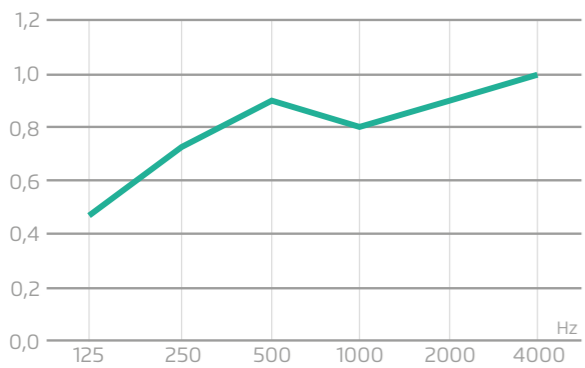

ECObaffle

AVAILABLE SIZES

2400 mm x 400/200 mm
Customizable

AVAILABLE THICKNESS

12 mm (NRC: 0,55)