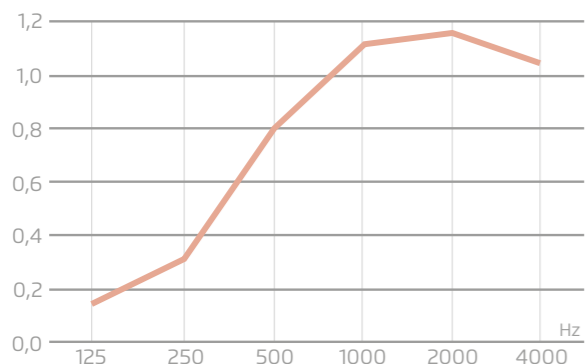

cylinder

AVAILABLE SIZES
L 500 mm D 125 mm (NRC: 0,86)
Customizable