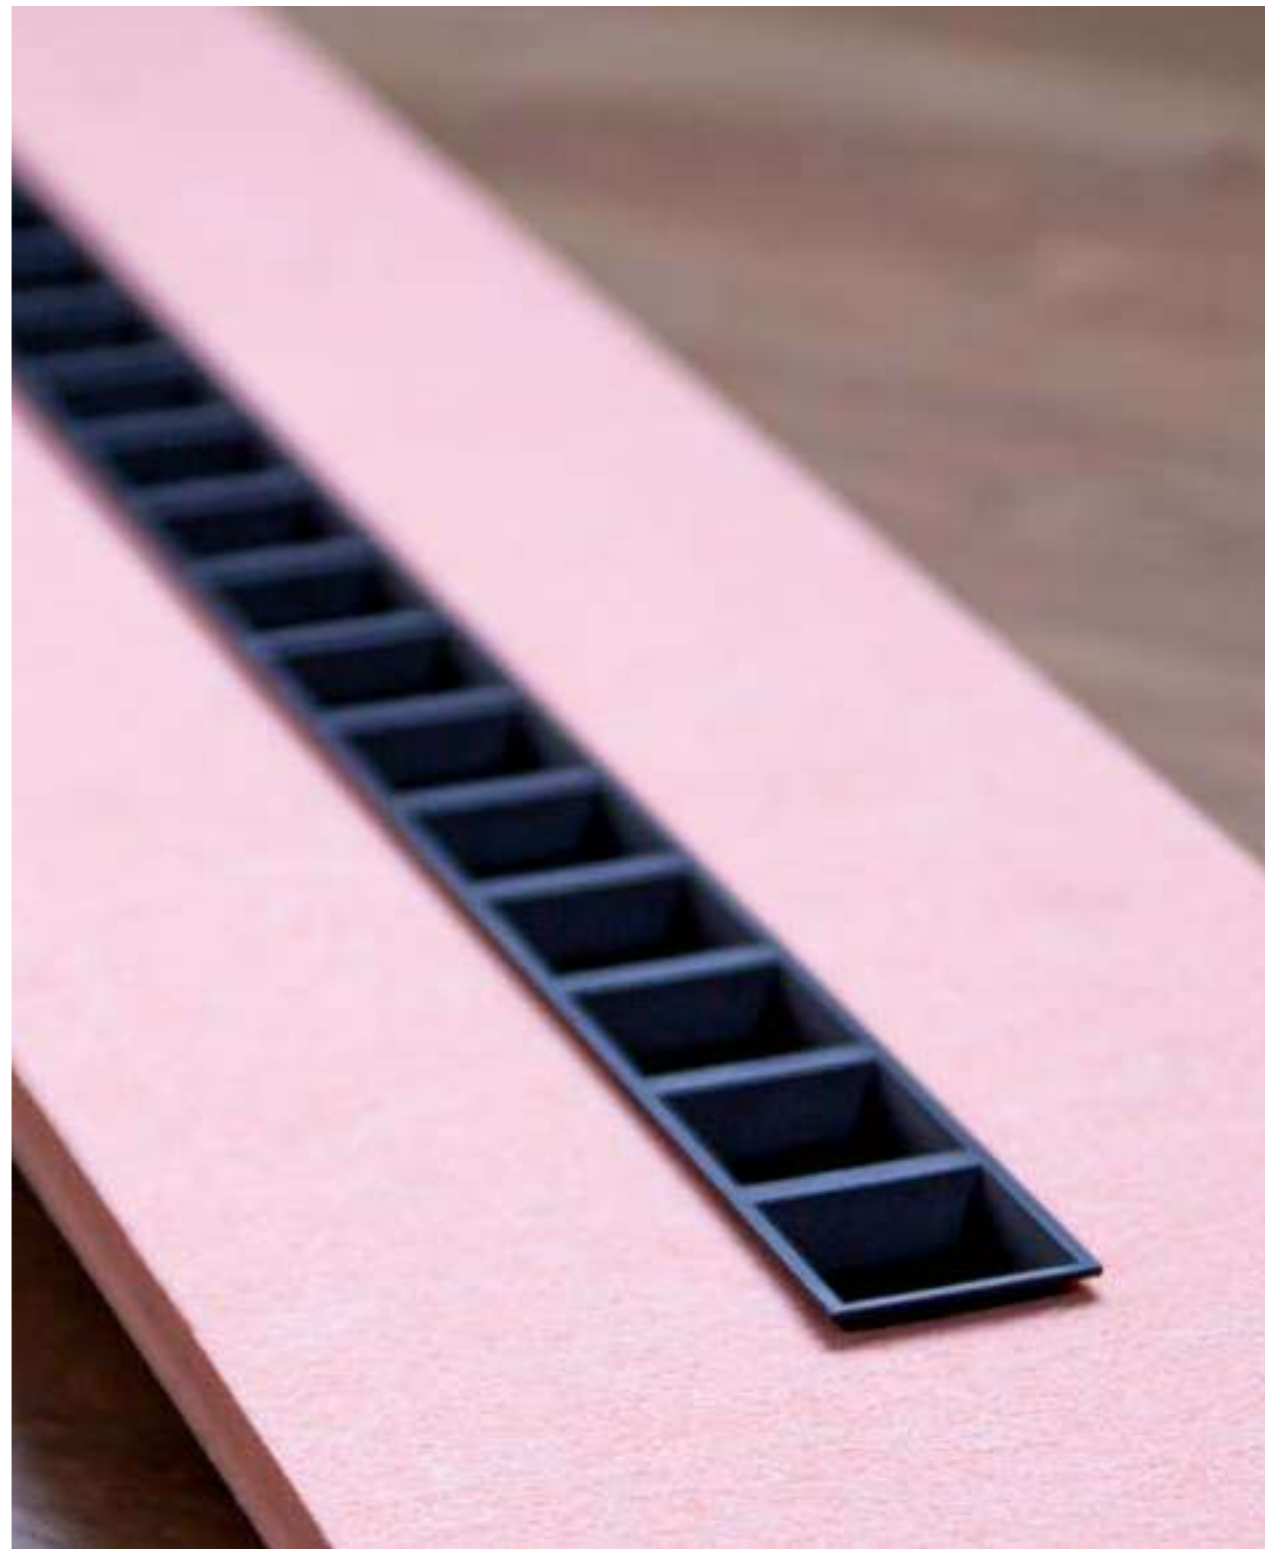

FLAP Technical data

Suspended sound-absorbing technical ceiling, ECOCERO's FLAP model, composed of swiveling acoustic slats made of recycled polyester fiber. Each module of 2200 x 1175 mm is broken down into 10 revolving slats of 1157 x 200 x 18 mm, color to be chosen on each side of the slat, including p/p of perfillery system with U 2200 profiles, hangers and plugs. CE marked, Euroclass B-s2, d0 reaction to fire, compliance with low VOC emissions specifications with GOLD certification in LEED and BREEAM. International patent PCT/ES2022/070189-U202132547.