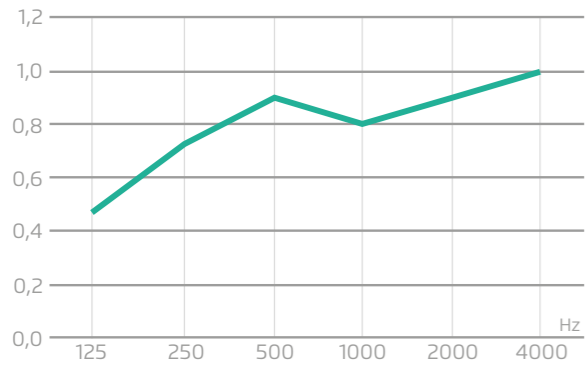

ECOworking