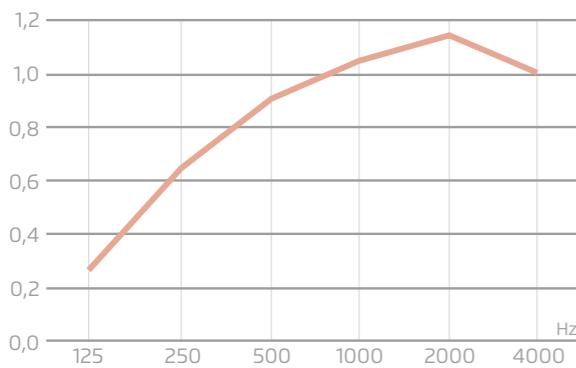

3D rectangle