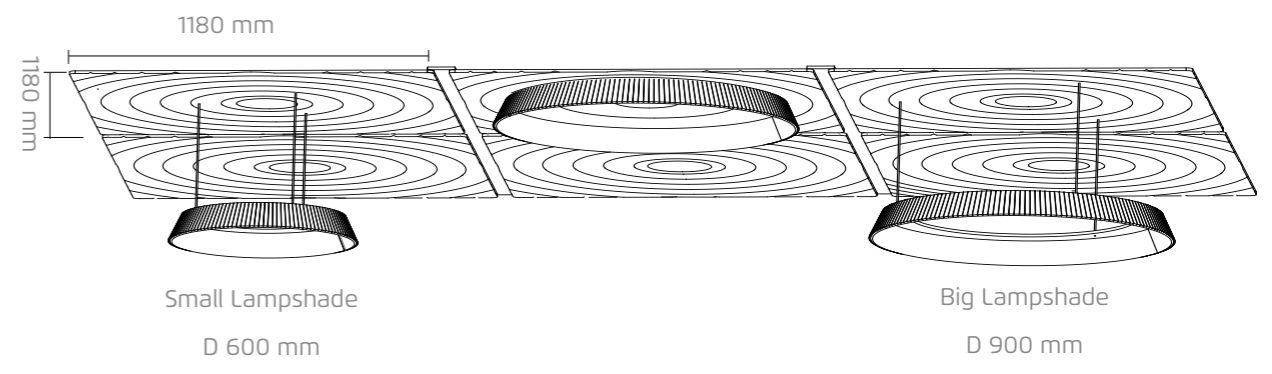

Colours (see page 69)

CIRCULAR Technical data

Suspended sound-absorbing technical ceiling, ECOcero's CIRCULAR model, composed of panels of 1190 x 1190 x 12 mm of recycled polyester fiber with circular beveling, finished in twelve base colors, including p / p of hanging bridge system to hidden profiling. Optional supply of suspended lampshades of 900 and 600 mm in diameter. CE marked, Euroclass B-s2d0 reaction to fire, compliance with low VOC emission specifications, GOLD certification in LEED and BREEAM.