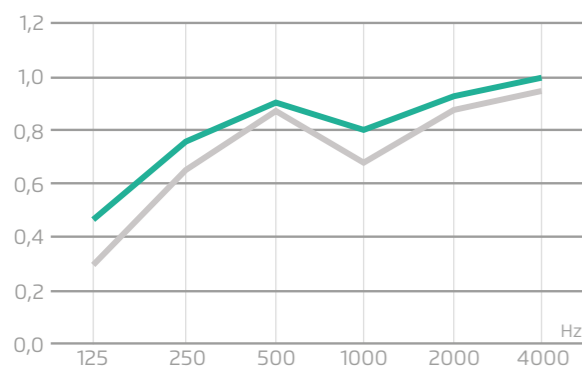

EW111

EW112

EW113

EW114

EW115

ECOwall die-cut

AVAILABLE SIZES

2400 mm x 1200 mm
Customizable