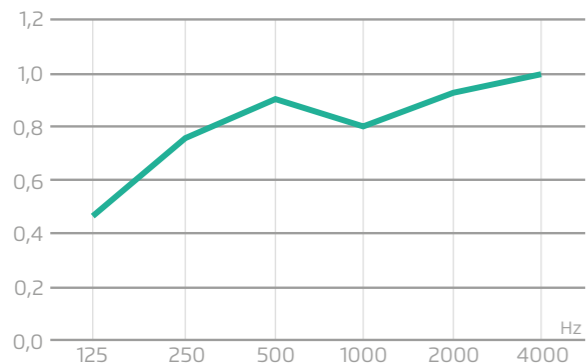

ECOwall v-cut