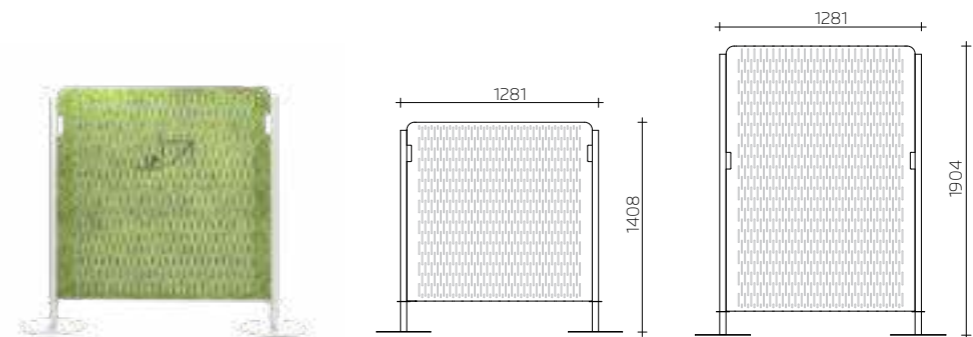

QUIET perforated