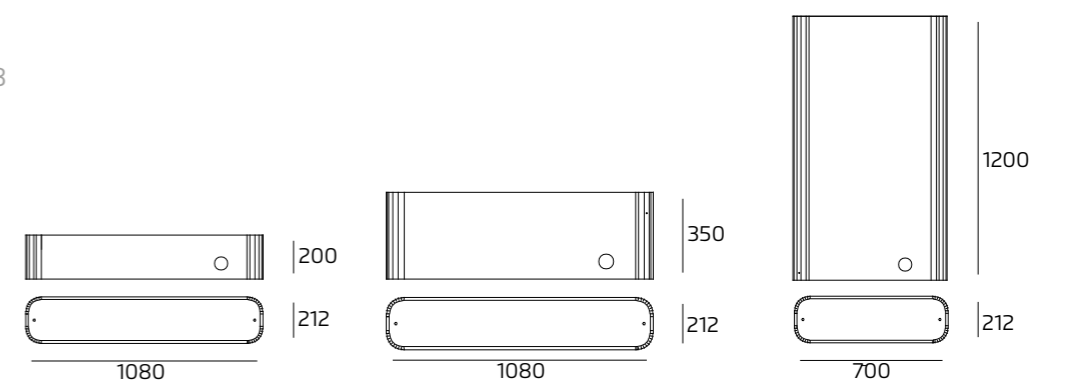

Divider 108