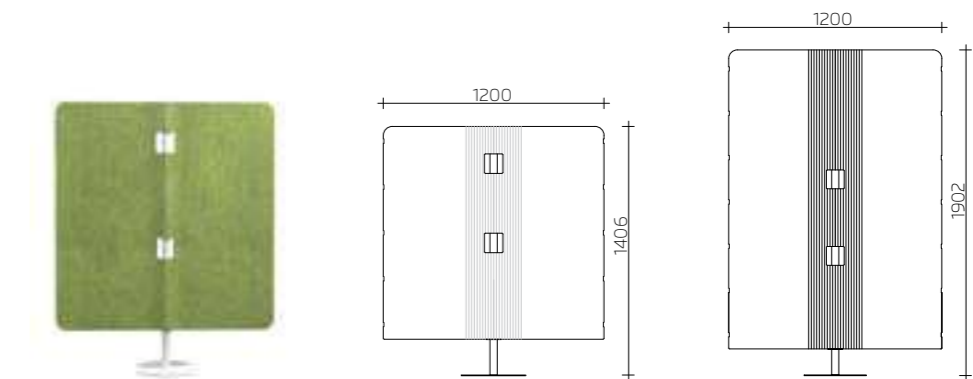

QUIET double