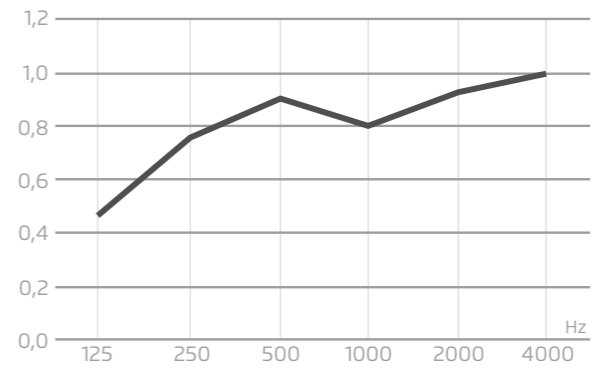

CIRCULAR Technical data

Suspended sound-absorbing technical ceiling, ECOcero's CIRCULAR model, composed of panels of 1190 x 1190 x 12 mm of recycled polyester fiber with circular beveling, finished in twelve base colors, including p / p of hanging bridge system to hidden profiling. Optional supply of suspended lampshades of 900 and 600 mm in diameter. CE marked, Euroclass B-s2d0 reaction to fire, compliance with low VOC emission specifications, GOLD certification in LEED and BREEAM.