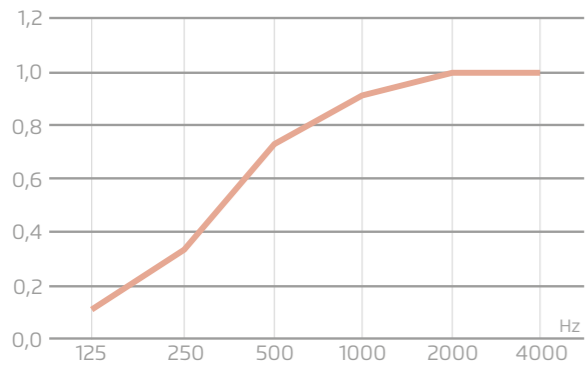

curved baffle