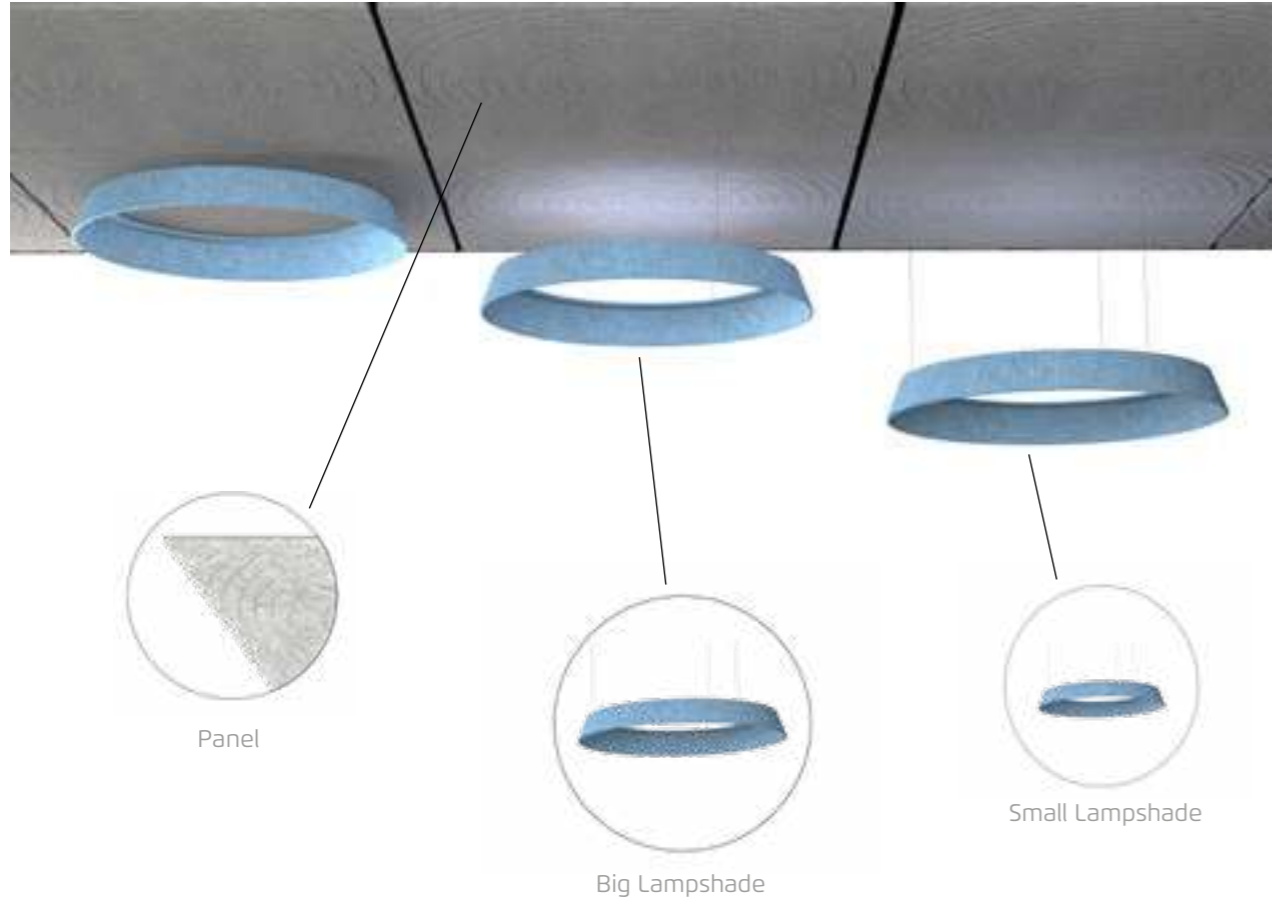

Colours (see page 69)

CIRCULAR Technical data

Suspended sound-absorbing technical ceiling, ECOcero's CIRCULAR model, composed of panels of 1190 x 1190 x 12 mm of recycled polyester fiber with circular beveling, finished in twelve base colors, including p / p of hanging bridge system to hidden profiling. Optional supply of suspended lampshades of 900 and 600 mm in diameter. CE marked, Euroclass B-s2d0 reaction to fire, compliance with low VOC emission specifications, GOLD certification in LEED and BREEAM.