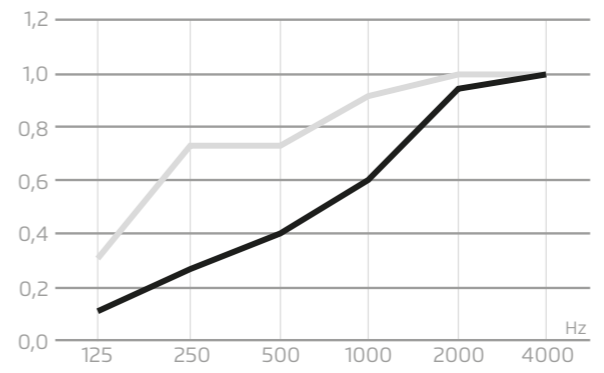

FLAP Technical data

Suspended sound-absorbing technical ceiling, ECOCERO's FLAP model, composed of swiveling acoustic slats made of recycled polyester fiber. Each module of 2200 x 1175 mm is broken down into 10 revolving slats of 1157 x 200 x 18 mm, color to be chosen on each side of the slat, including p/p of perfillery system with U 2200 profiles, hangers and plugs. CE marked, Euroclass B-s2, d0 reaction to fire, compliance with low VOC emissions specifications with GOLD certification in LEED and BREEAM. International patent PCT/ES2022/070189-U202132547.