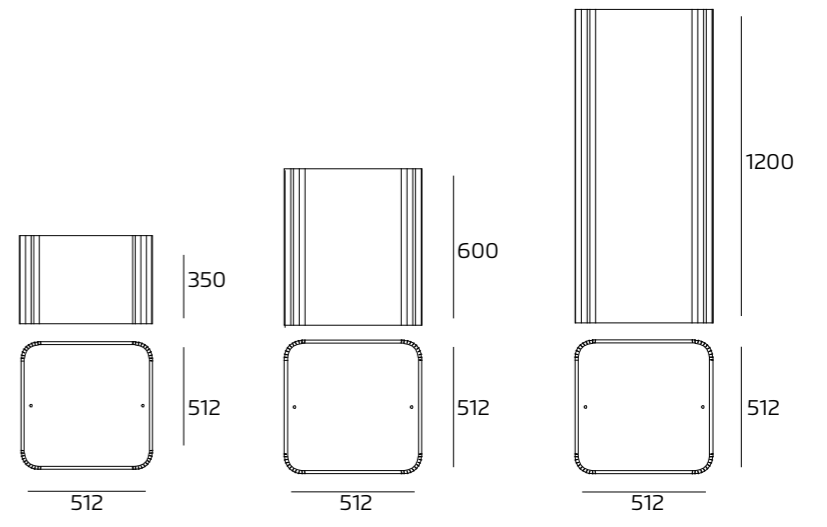

157 | 158 **OTOgreen Planter** Technical data

Sound-absorbing vegetable planters of the Greenarea brand, composed by stabilized natural plants and planter made of recycled polyester fiber acoustic panel ECO line ECOcero®. Available in all the colors of the ECO line.

The acoustic panel forming the planters will be 12 mm thick and will have CE marking, Euroclass B-s2 d0 fireproof, compliance with low VOC emissions specifications with GOLD certification in LEED and BREEAM.

Planters are also available with wheels or legs.

Cube 30

Cube 51