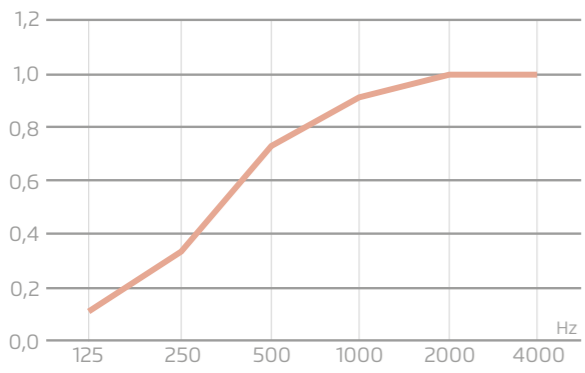

AVAILABLE SIZES

- 1000 mm x 200 mm
- 1200 mm x 600 mm
- Customizable

AVAILABLE THICKNESS

- 40 mm (NRC: 0,75)