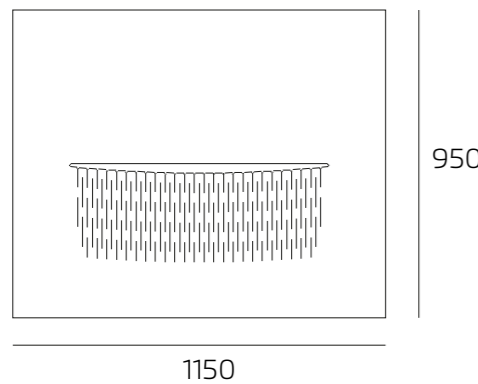

OTOgreen Wall fixing system using adhesive

Pocket 47.5

Flat 47.5

Pocket 95

Flat 95

QUIET by EC0cero

QUIET technical data

A new way to enjoy acoustic comfort and visual intimacy, with the mobility and versatility provided by the new the new panel systems with ECOcero®.