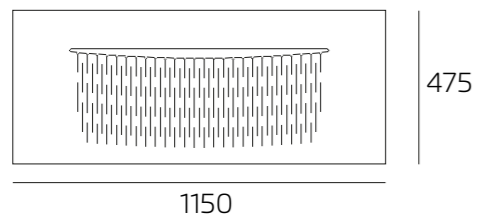

OTOgreen Wall Technical data

Sound-absorbing plant panels of the Greenarea brand, consisting of stabilized natural plants and planter made of recycled polyester fiber acoustic panel ECO line of ECOcero®, including p/p glue fixing system by ECOcero brand for direct wall mounting. Available in all the colors of the ECO line.

The acoustic panel that forms the panels will be 18 mm thick and will have CE marking, Euroclass B-s2 d0 fireproof, compliance with the specifications of low VOC emissions with GOLD certification in LEED and BREEAM.

OTOgreen Wall fixing system using adhesive

Pocket 47.5