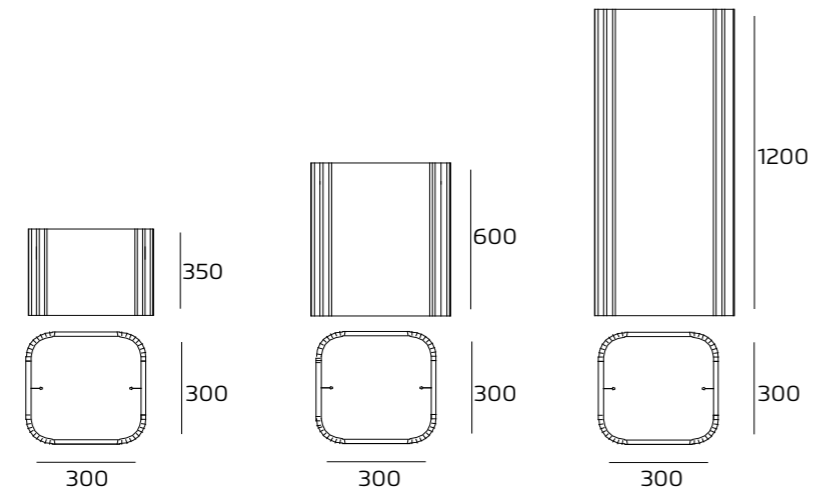

157 | 158 **OTOgreen Planter** Technical data

Sound-absorbing vegetable planters of the Greenarea brand, composed by stabilized natural plants and planter made of recycled polyester fiber acoustic panel ECO line ECOcero®. Available in all the colors of the ECO line.

The acoustic panel forming the planters will be 12 mm thick and will have CE marking, Euroclass B-s2 d0 fireproof, compliance with low VOC emissions specifications with GOLD certification in LEED and BREEAM.

Planters are also available with wheels or legs.

Cube 30