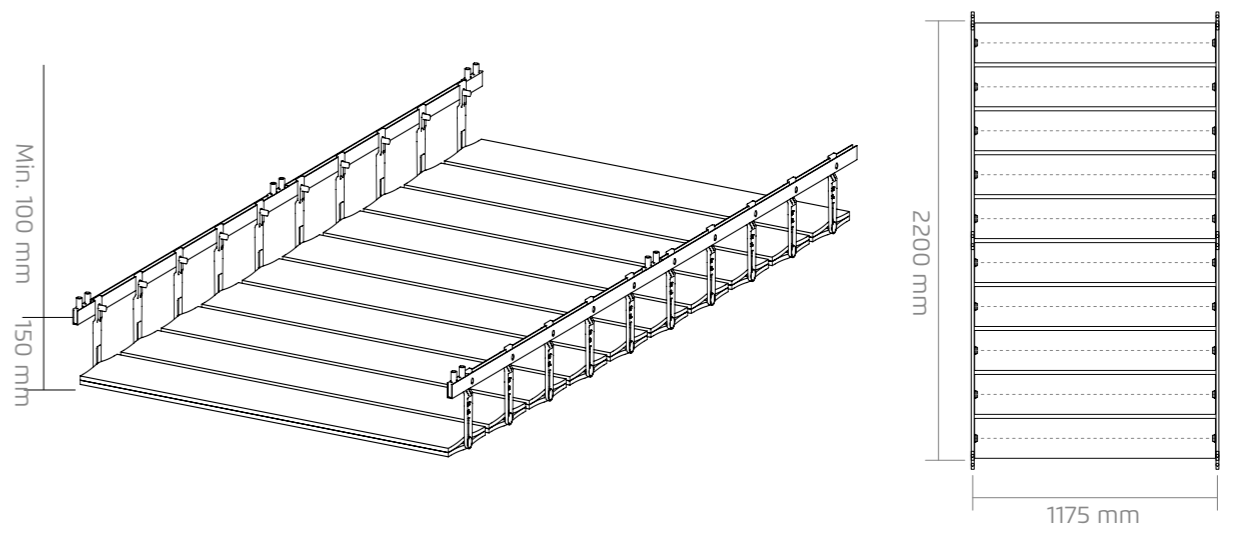

FLAP Technical data

Suspended sound-absorbing technical ceiling, ECOCERO's FLAP model, composed of swiveling acoustic slats made of recycled polyester fiber. Each module of 2200 x 1175 mm is broken down into 10 revolving slats of 1157 x 200 x 18 mm, color to be chosen on each side of the slat, including p/p of perfillery system with U 2200 profiles, hangers and plugs. CE marked, Euroclass B-s2, d0 reaction to fire, compliance with low VOC emissions specifications with GOLD certification in LEED and BREEAM. International patent PCT/ES2022/070189-U202132547.