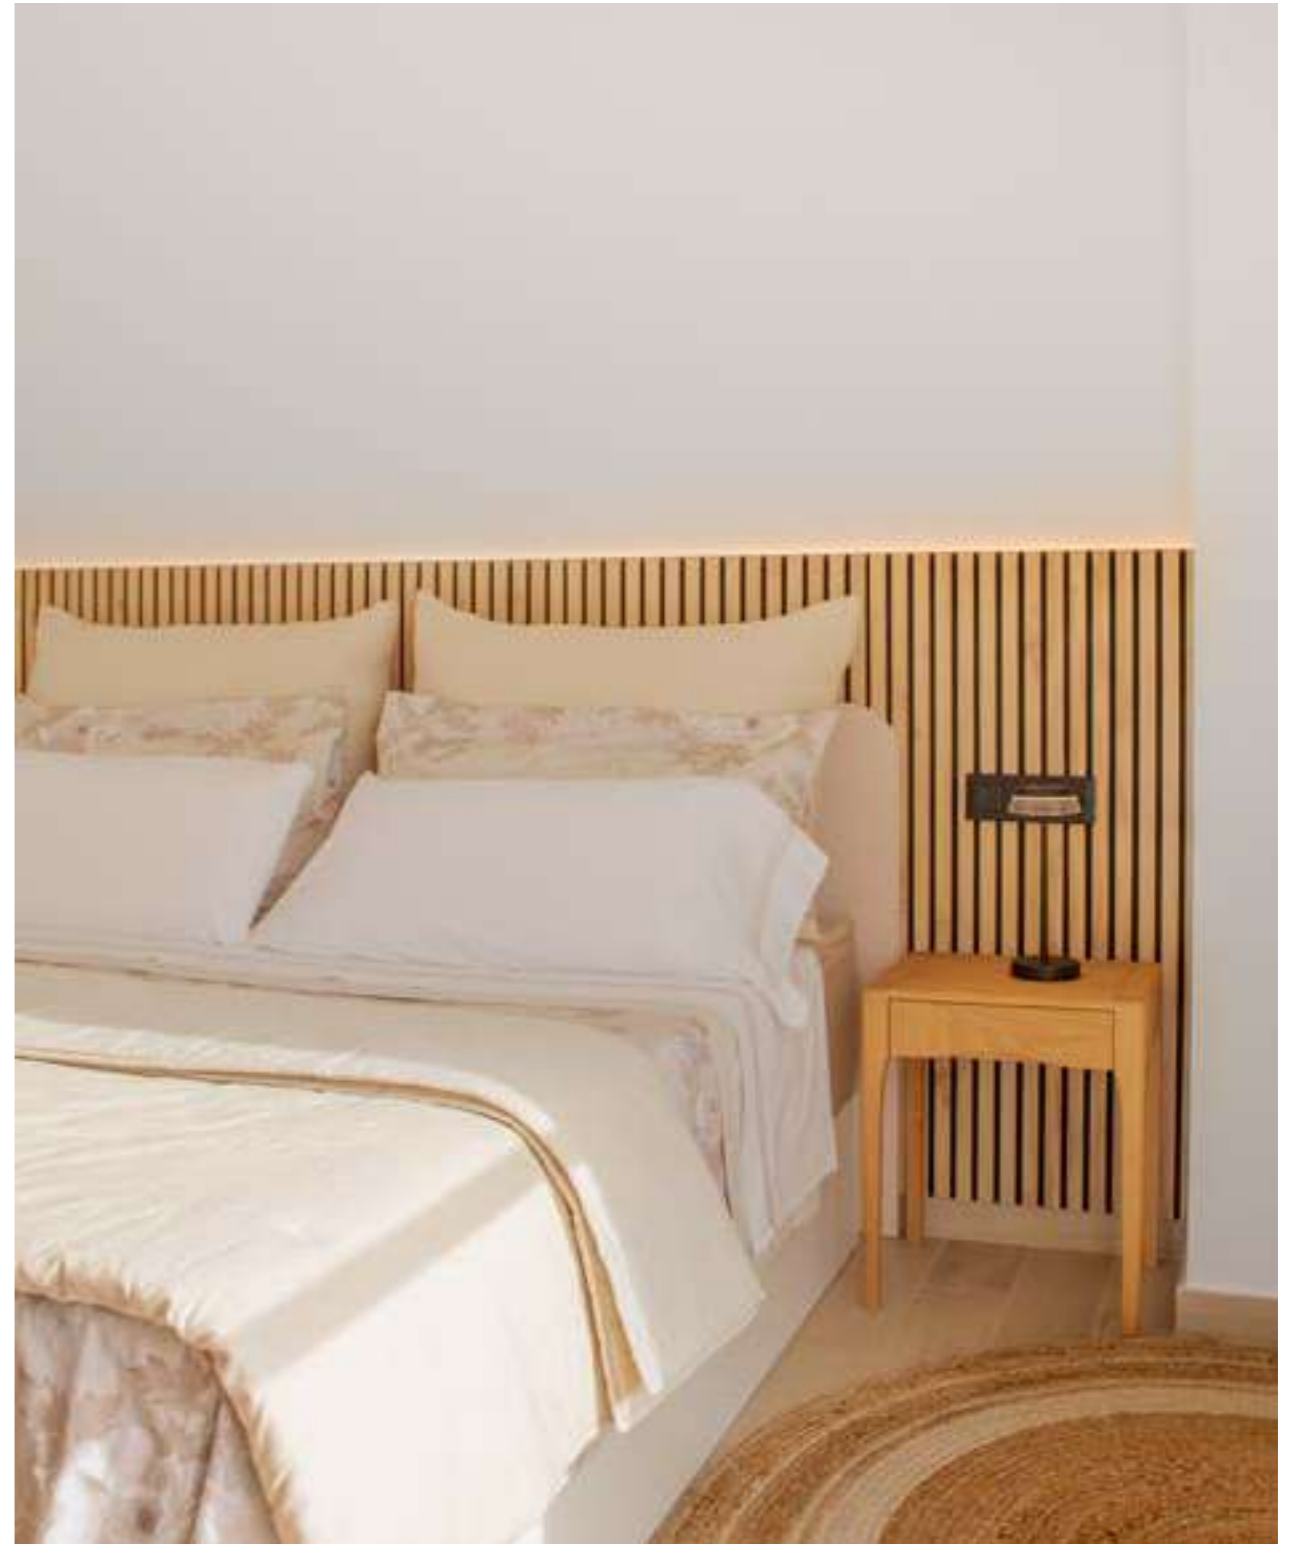

The logo for 'iseazy' is mounted on a curved wall of vertical wood slats. It features a white checkmark icon to the left of the word 'iseazy' in a lowercase, sans-serif font.

ARNING MADE *easy*

AGILE
ROOM