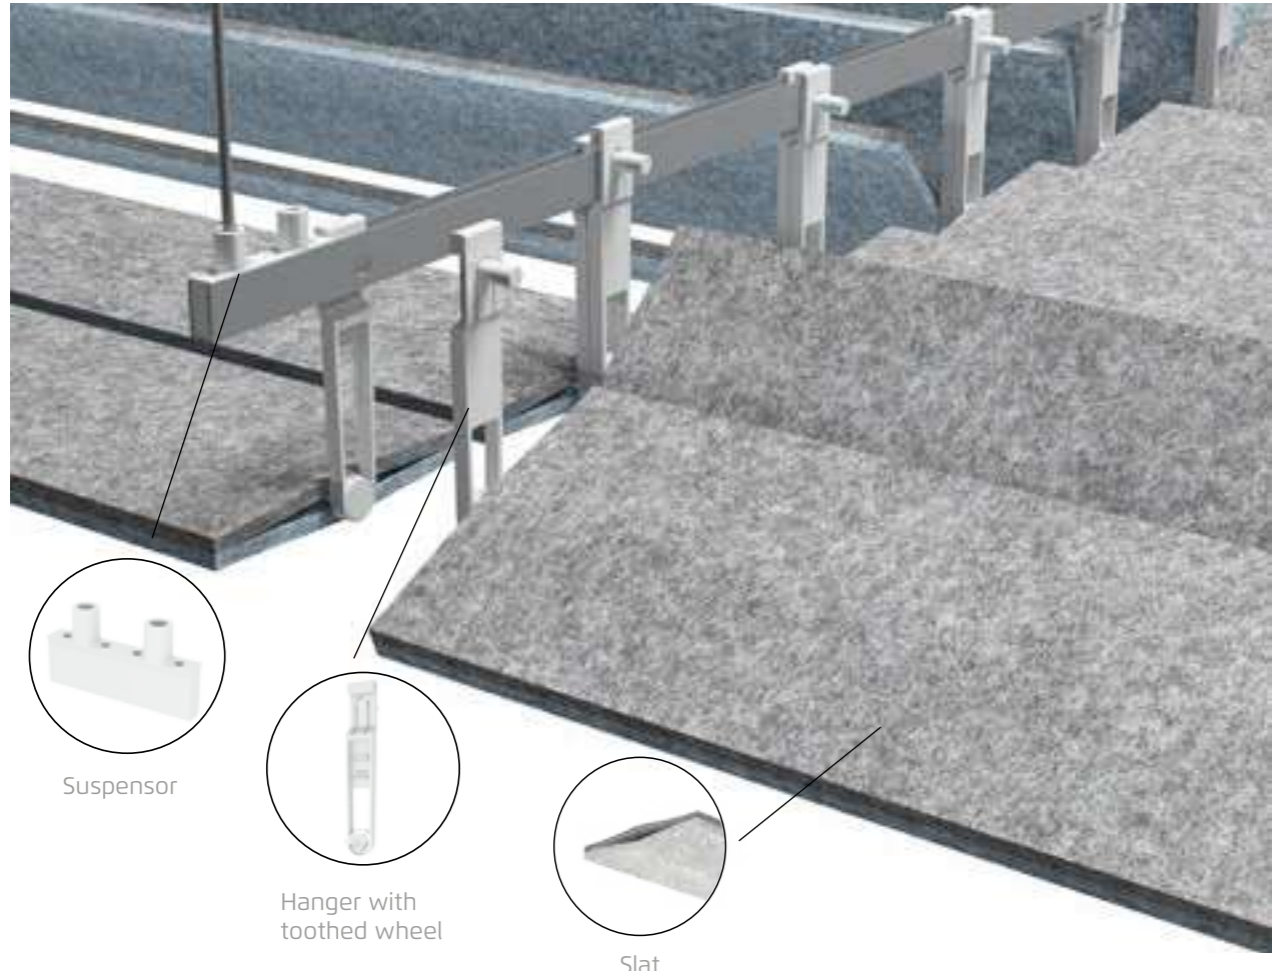

FLAP Technical data

Suspended sound-absorbing technical ceiling, ECOCERO's FLAP model, composed of swiveling acoustic slats made of recycled polyester fiber. Each module of 2200 x 1175 mm is broken down into 10 revolving slats of 1157 x 200 x 18 mm, color to be chosen on each side of the slat, including p/p of perfillery system with U 2200 profiles, hangers and plugs. CE marked, Euroclass B-s2, d0 reaction to fire, compliance with low VOC emissions specifications with GOLD certification in LEED and BREEAM. International patent PCT/ES2022/070189-U202132547.